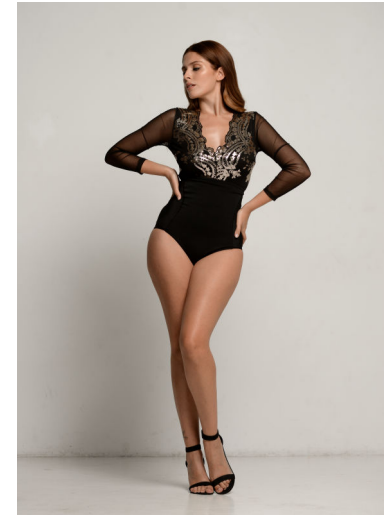

lola
LONDON/FRANCE