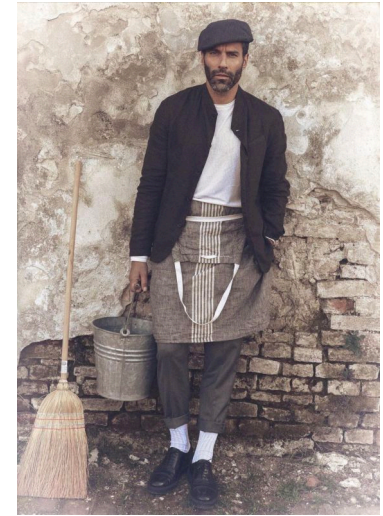

Alban W

HEIGHT 6'1"/185CM WAIST 33"/84CM
CHEST 40" / 102CM HIPS 39" / 99CM SHOE 9.5 US/43.0 EU/9.0 UK
HAIR BROWN EYES HAZEL

THE
UM

Tel: Suisse/Switzerland: + 41 (0) 22 747 75 63| France: + 33 (0)6 11 22 14 61
Email: thierry.maurer@unitedmodels.eu