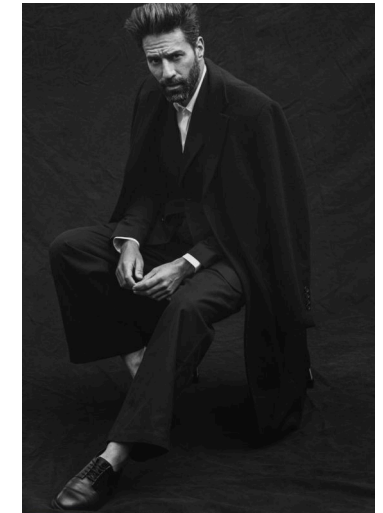

Alban W

HEIGHT 6'1"/185CM WAIST 33"/84CM
CHEST 40" / 102CM HIPS 39" / 99CM SHOE 9.5 US/43.0 EU/9.0 UK
HAIR BROWN EYES HAZEL

THE
UM

Tel: Suisse/Switzerland: + 41 (0) 22 747 75 63| France: + 33 (0)6 11 22 14 61
Email: thierry.maurer@unitedmodels.eu